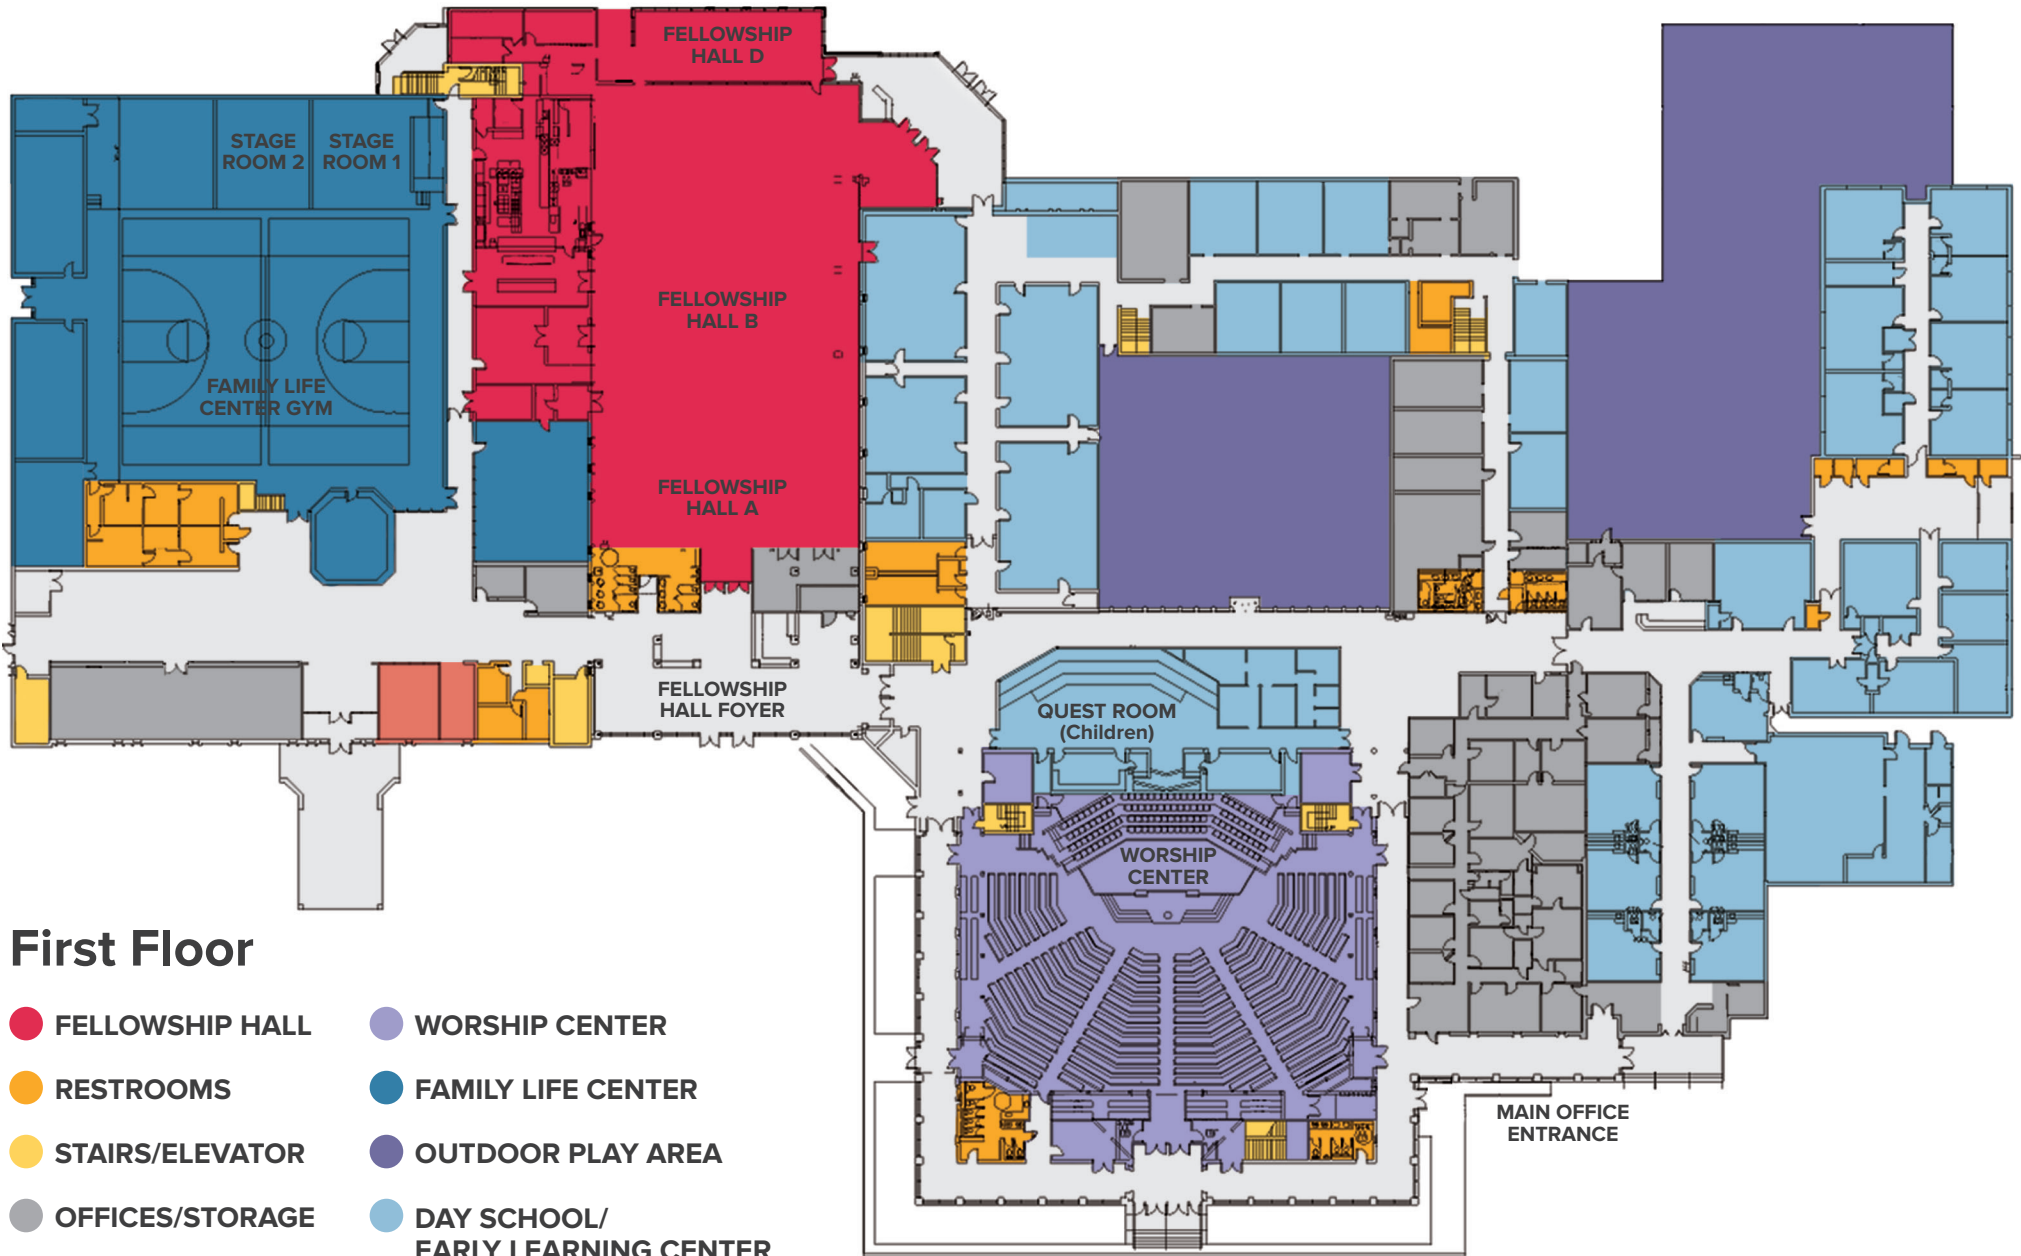

South Campus

Gardendale First Baptist Church
 316 Mountain Crest Parkway | Gardendale, AL 35071
 205.631.8791 | gfbcc.com | facebook.com/gardendalefirstbaptist

South Campus

Second Floor

- REFUGE ROOM
- CLASSROOMS/PROPHET ROOM
- RESTROOMS
- FAMILY LIFE CENTER
- STAIRS/ELEVATOR
- WORSHIP CENTER
- OFFICES/STORAGE
- DAY SCHOOL/EARLY LEARNING CENTER