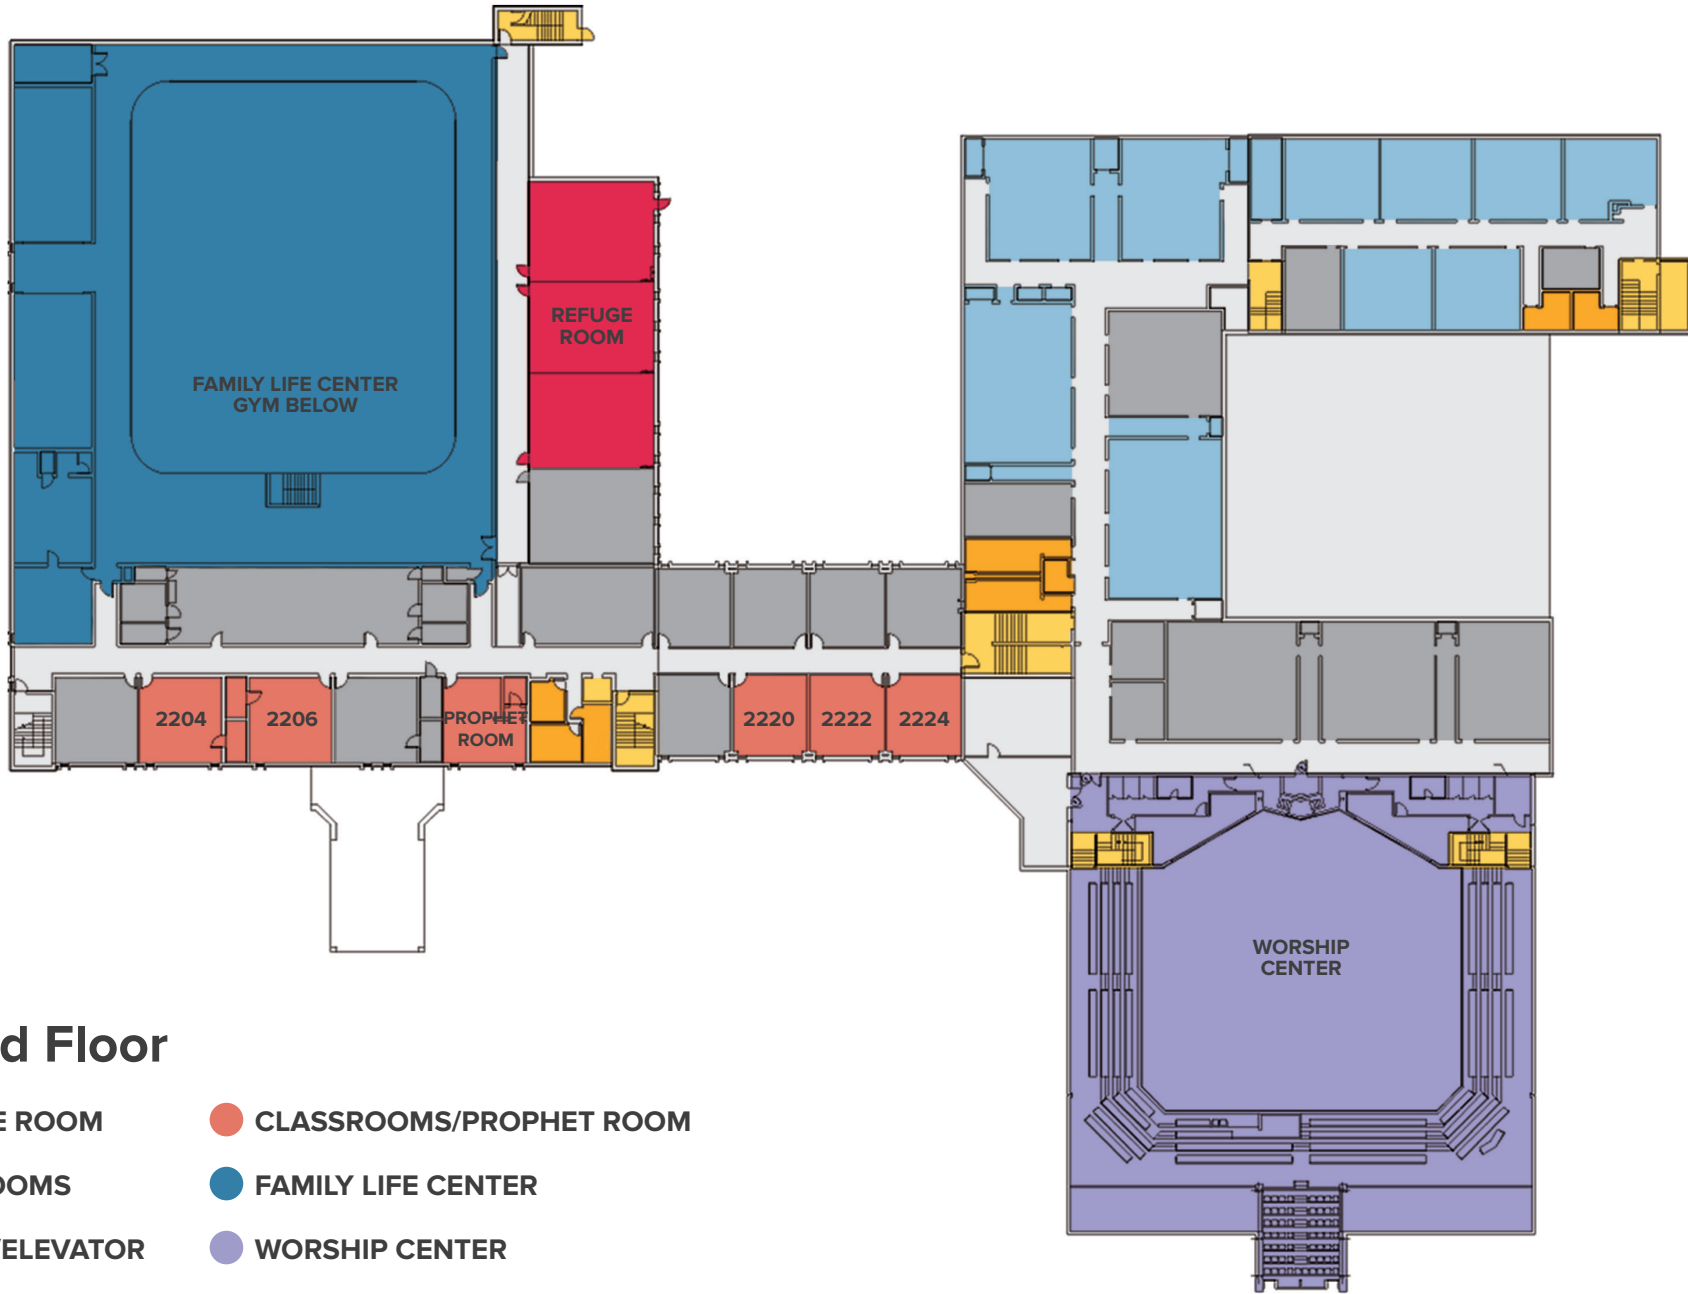

South Campus

Gardendale First Baptist Church
 316 Mountain Crest Parkway | Gardendale, AL 35071
 205.631.8791 | gfbcc.com | facebook.com/gardendalefirstbaptist

South Campus

Second Floor

- REFUGE ROOM
- CLASSROOMS/PROPHET ROOM
- RESTROOMS
- FAMILY LIFE CENTER
- STAIRS/ELEVATOR
- WORSHIP CENTER
- OFFICES/STORAGE
- DAY SCHOOL/EARLY LEARNING CENTER